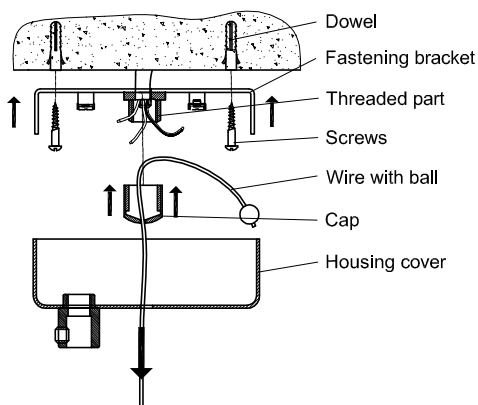

Mounting the ceiling box

1