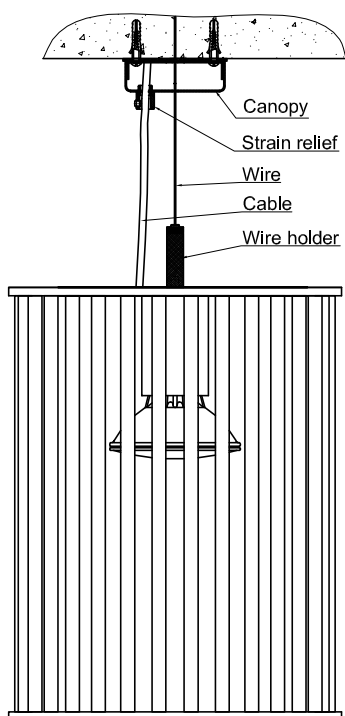

## Stilio Uno 240 / 300

Light source: 230V, max. 150W, Socket: E27

The lamp has been designed and built in accordance with applicable harmonised standards and other technical specifications. It is therefore state-of-the-art and ensures safe operation. The lamp may only be used for the intended purpose.

#### Note:

Position the lamp at eye level or just slightly higher. This prevents being dazzled by the light. The safety distance from the ceiling and from, e.g. a table below the lamp, must be a minimum of 0.5 m.

#### Assembly:

It is recommended that assembly is implemented by a specialist company. We ask for your understanding that we can only offer a guarantee if assembly is implemented correctly.

- ① Feed the supply cable through the mounting plate and fasten it with the dowel and screw to the ceiling.
- ② First insert the attachment rope through the cap and then through the housing cover, the ball should lie in the cap.
- ③ Screw the cap onto the threaded part.
- ④ Now insert the rope through the rope holder and pull it through the rope holder until the luminaire hangs at the desired height. (see handling cable holder)
- ⑤ Pass the cable through the canopy and trim it. Then connect this to the supply cable using the luster terminal.
- ⑥ Connect the ground wire (yellow / green).  
Slide the housing cover over the mounting plate and fasten it with the grub screws.
- ⑦ Fix the cable with the strain relief.
- ⑧ Insert the bulb.

### Wire holder principle