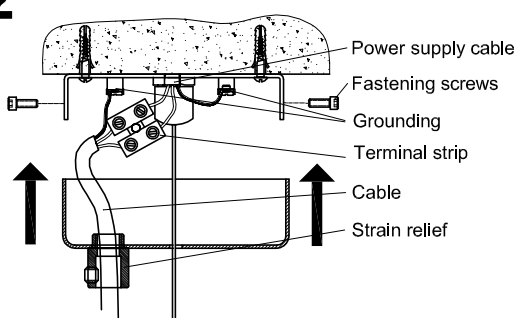

Cleaning:

Only clean the lamp when it is completely cooled down and the mains plug is disconnected.

We recommend cleaning the lamp with a soft, dry cloth. A commercial glass cleaner can be used to clean the glass rods.

2